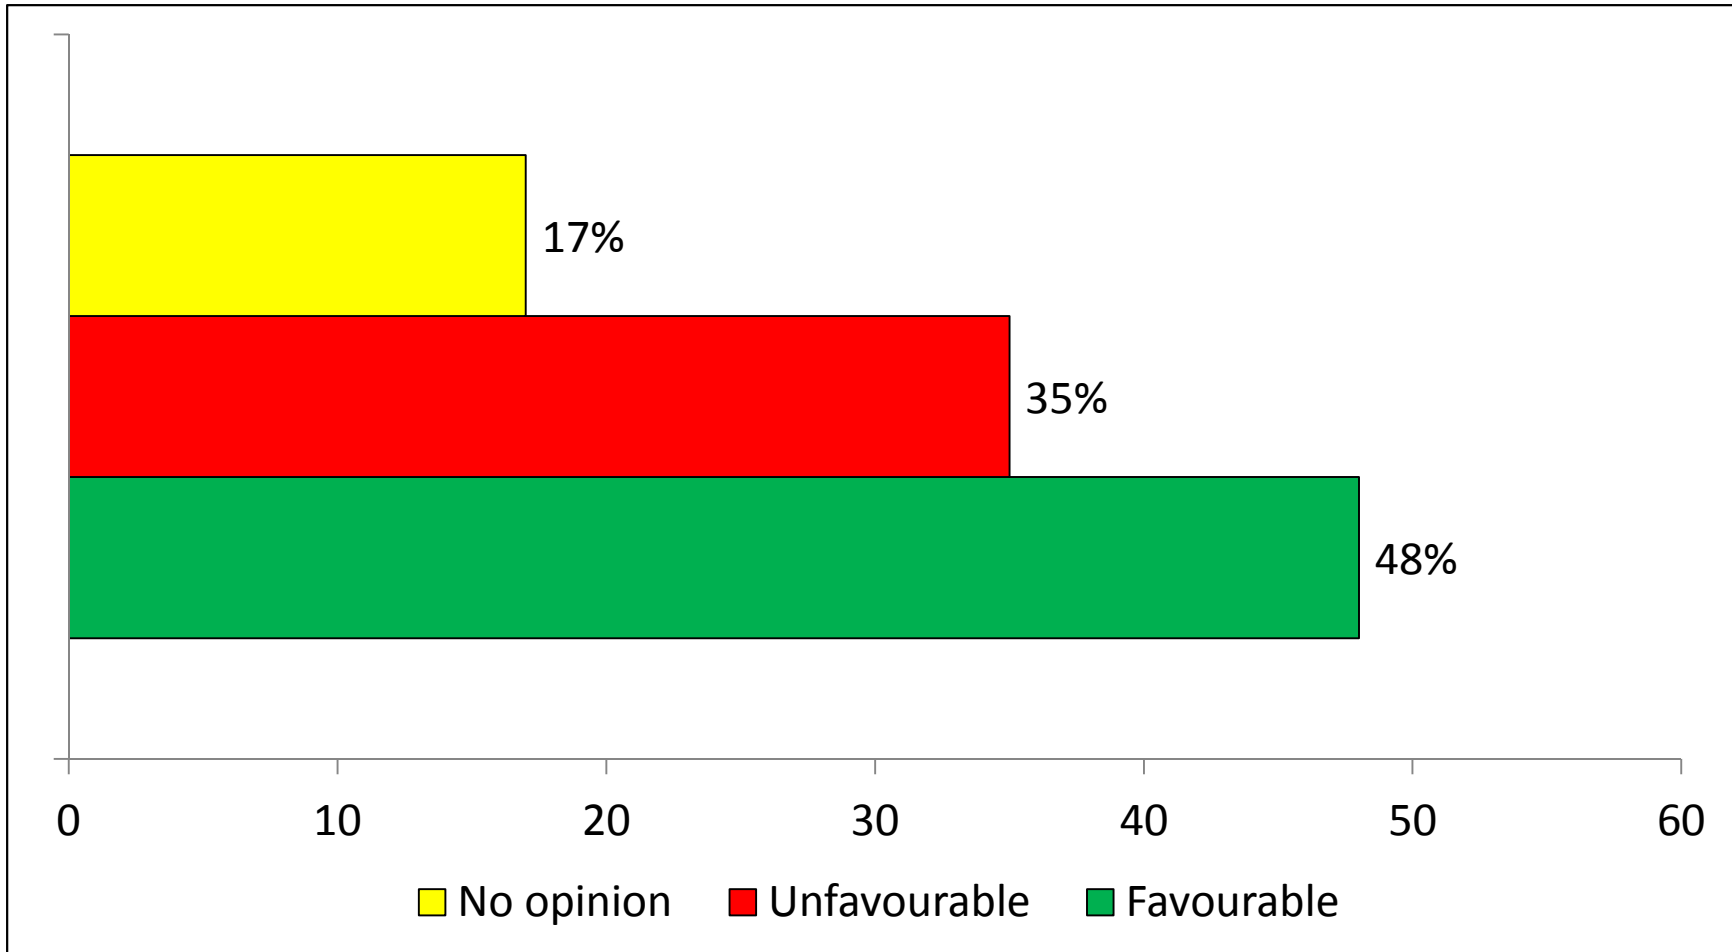

Favourability rating of the PNP Leader **Portia Simpson Miller**

CVM/Don Anderson (MRSL)
November 2011 Poll