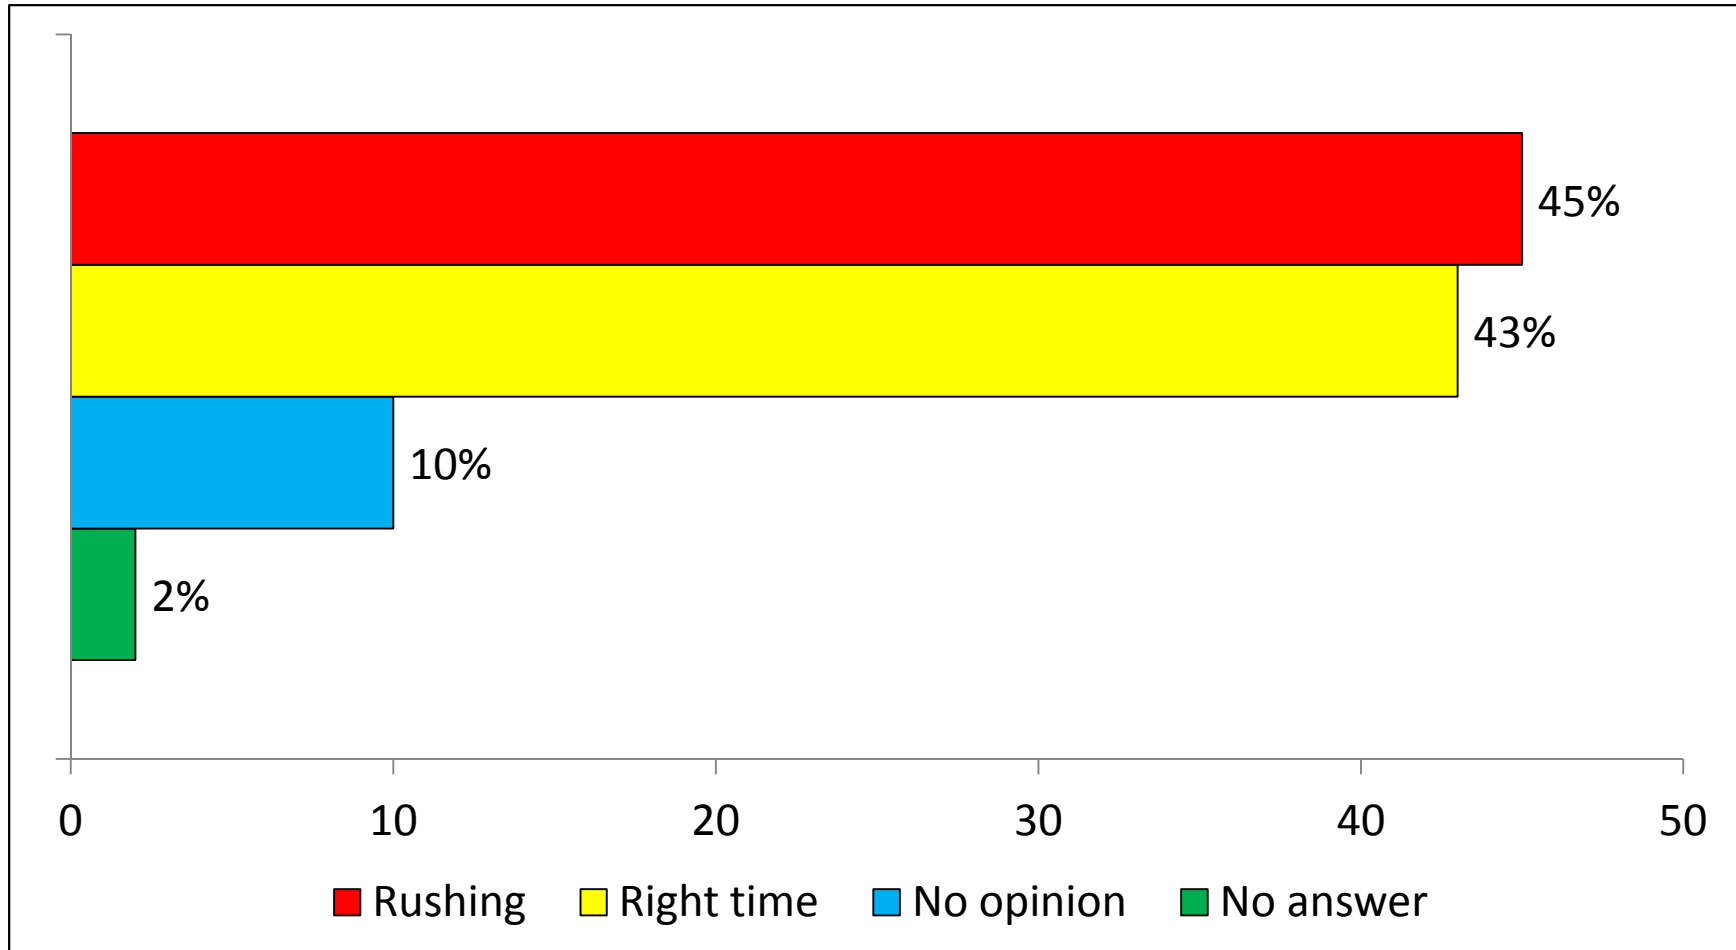

# View on timing of Elections

CVM/Don Anderson (MRSL)  
November 2011 Poll