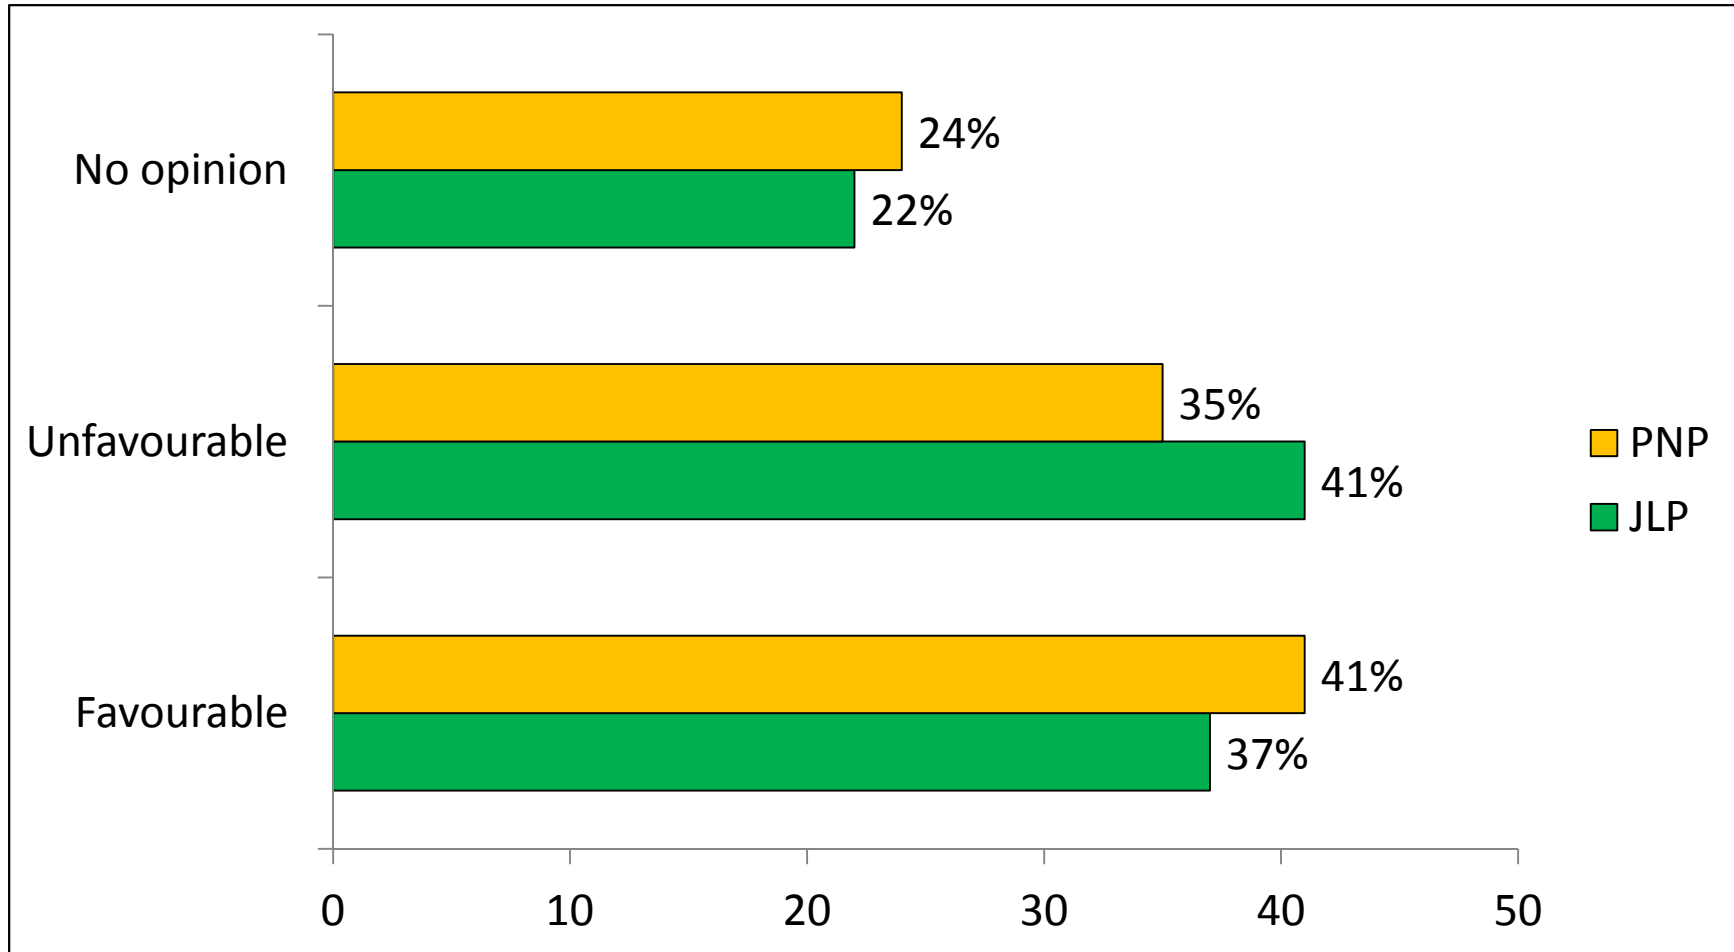

Favourability rating of the parties

CVM/Don Anderson (MRSL)
November 2011 Poll