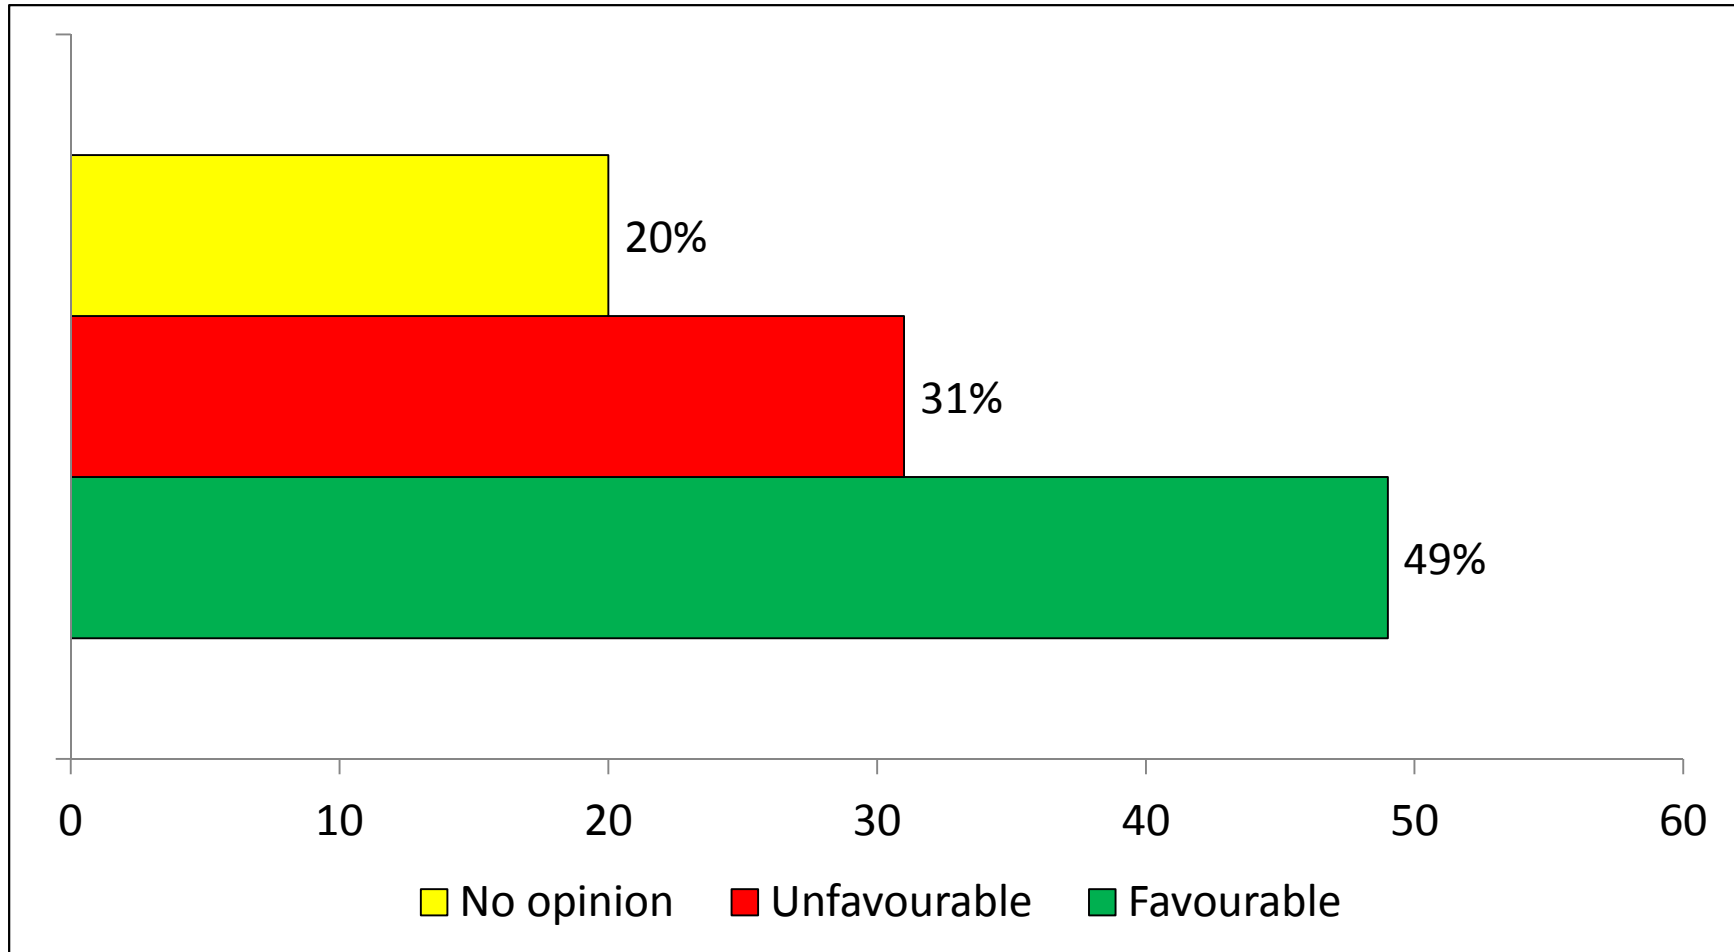

Favourability rating of the JLP Leader Andrew Holness

CVM/Don Anderson (MRSL)
November 2011 Poll