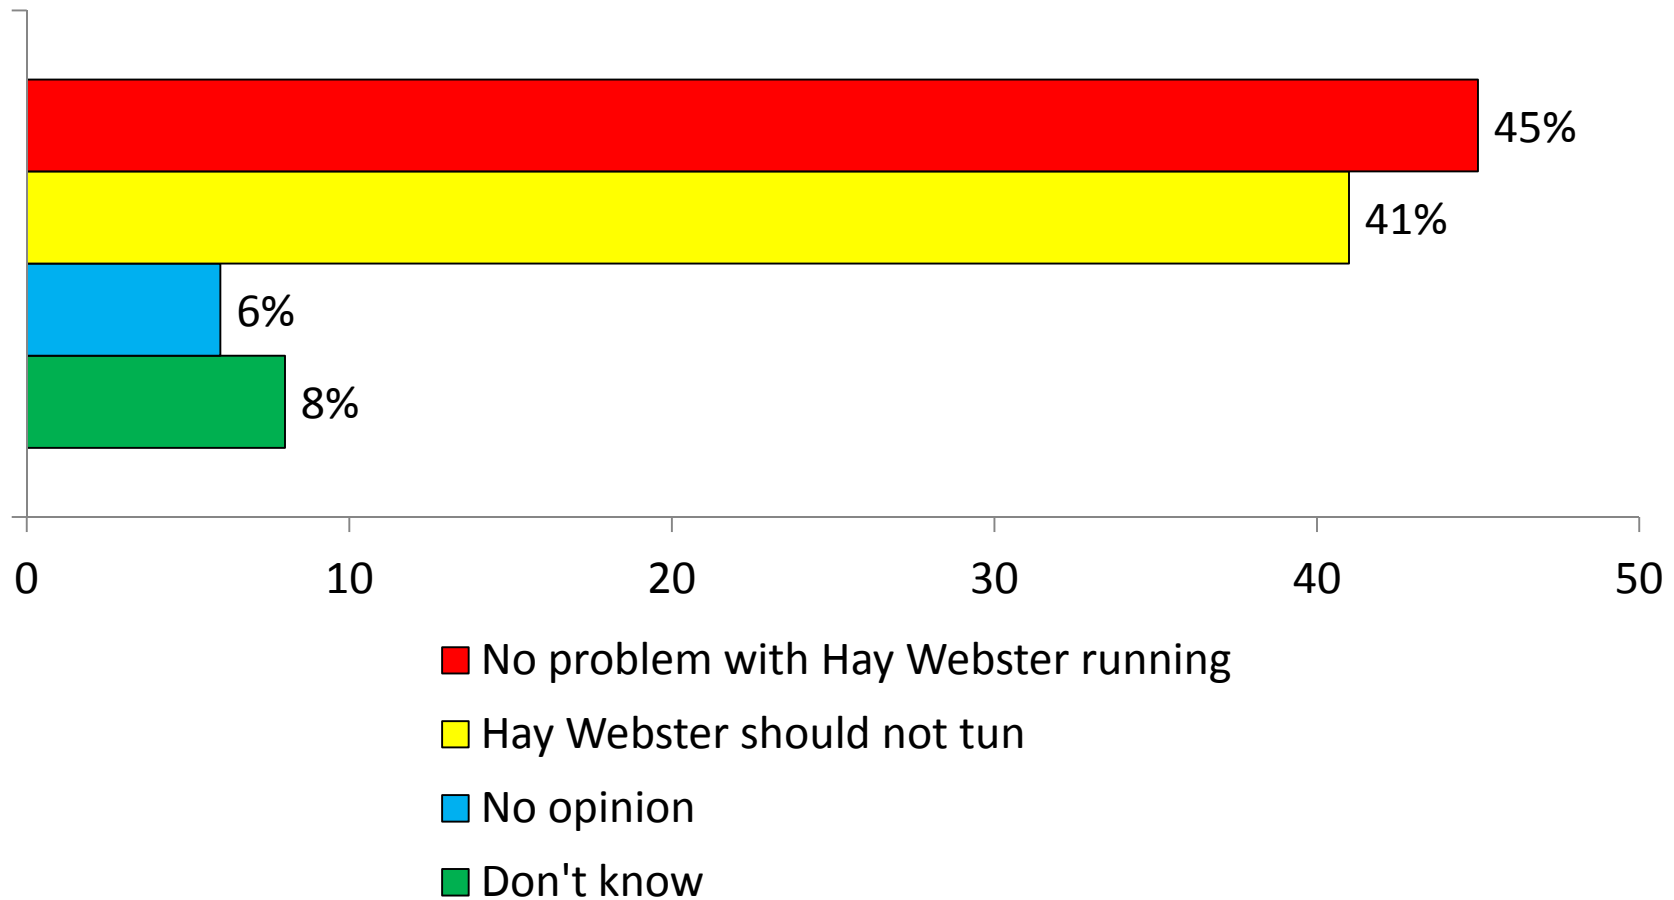

# View on timing of Elections

CVM/Don Anderson (MRSL)  
November 2011 Poll

# View on whether Danville Walker should contest National Elections

CVM/Don Anderson (MRSL)  
November 2011 Poll

# View on whether Sharon Hay Webster should contest National Elections

CVM/Don Anderson (MRSL)  
November 2011 Poll