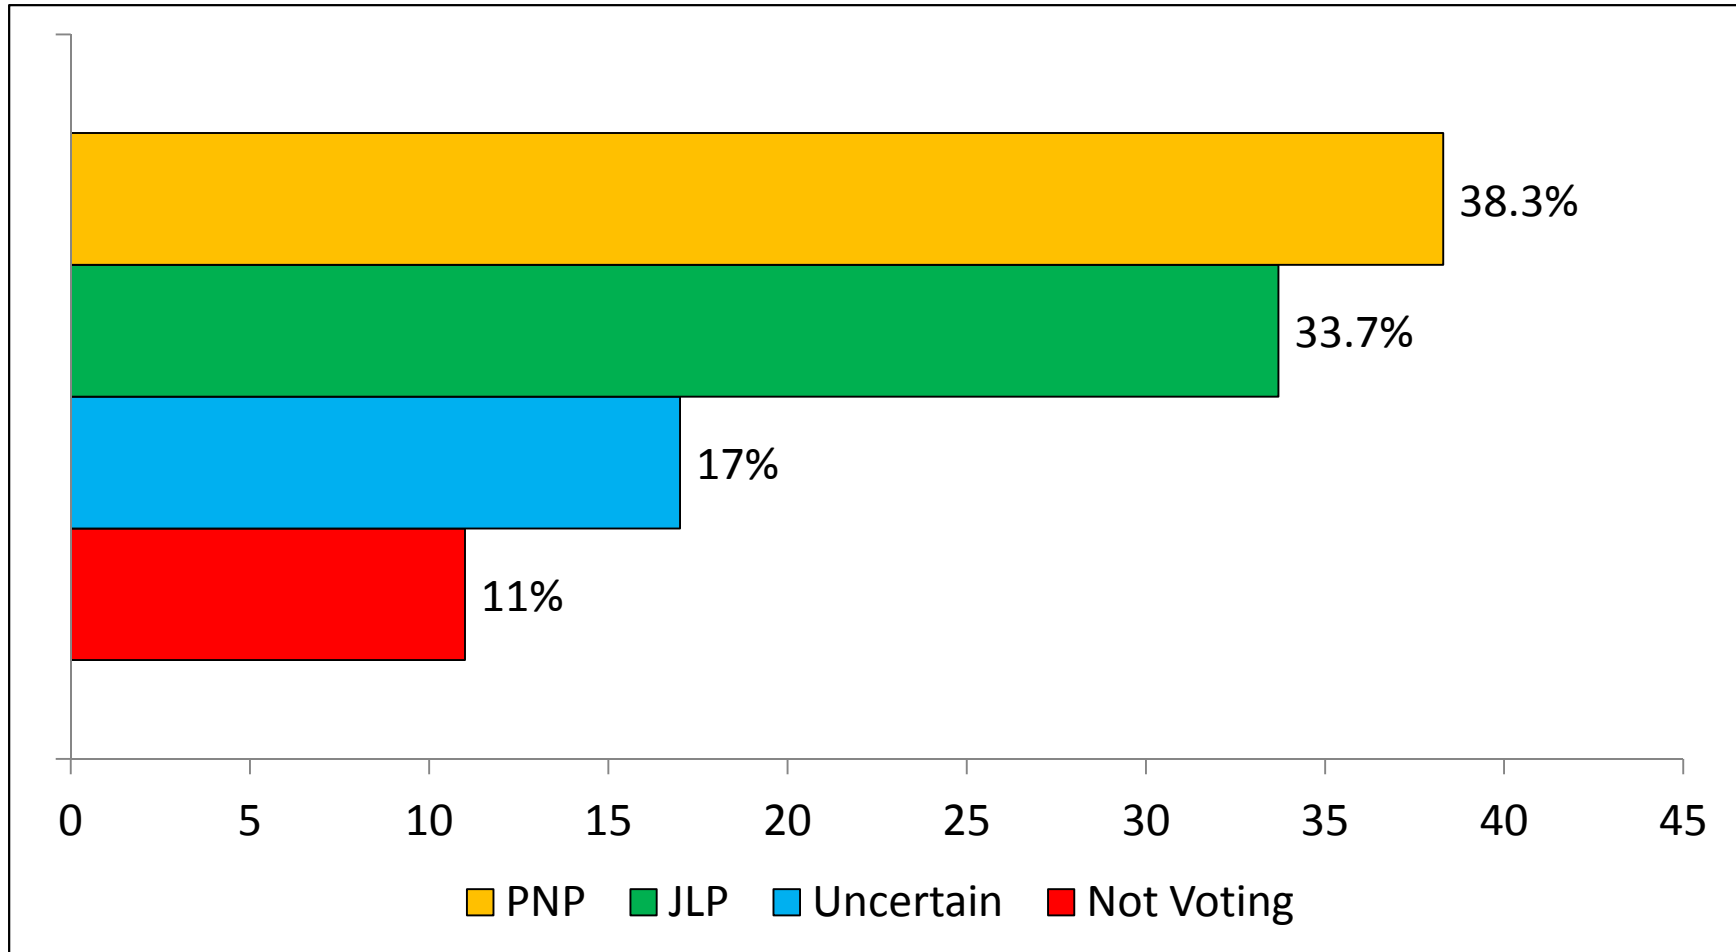

How Persons are Likely to Vote if elections are called now

CVM/Don Anderson (MRSL)
November 2011 Poll