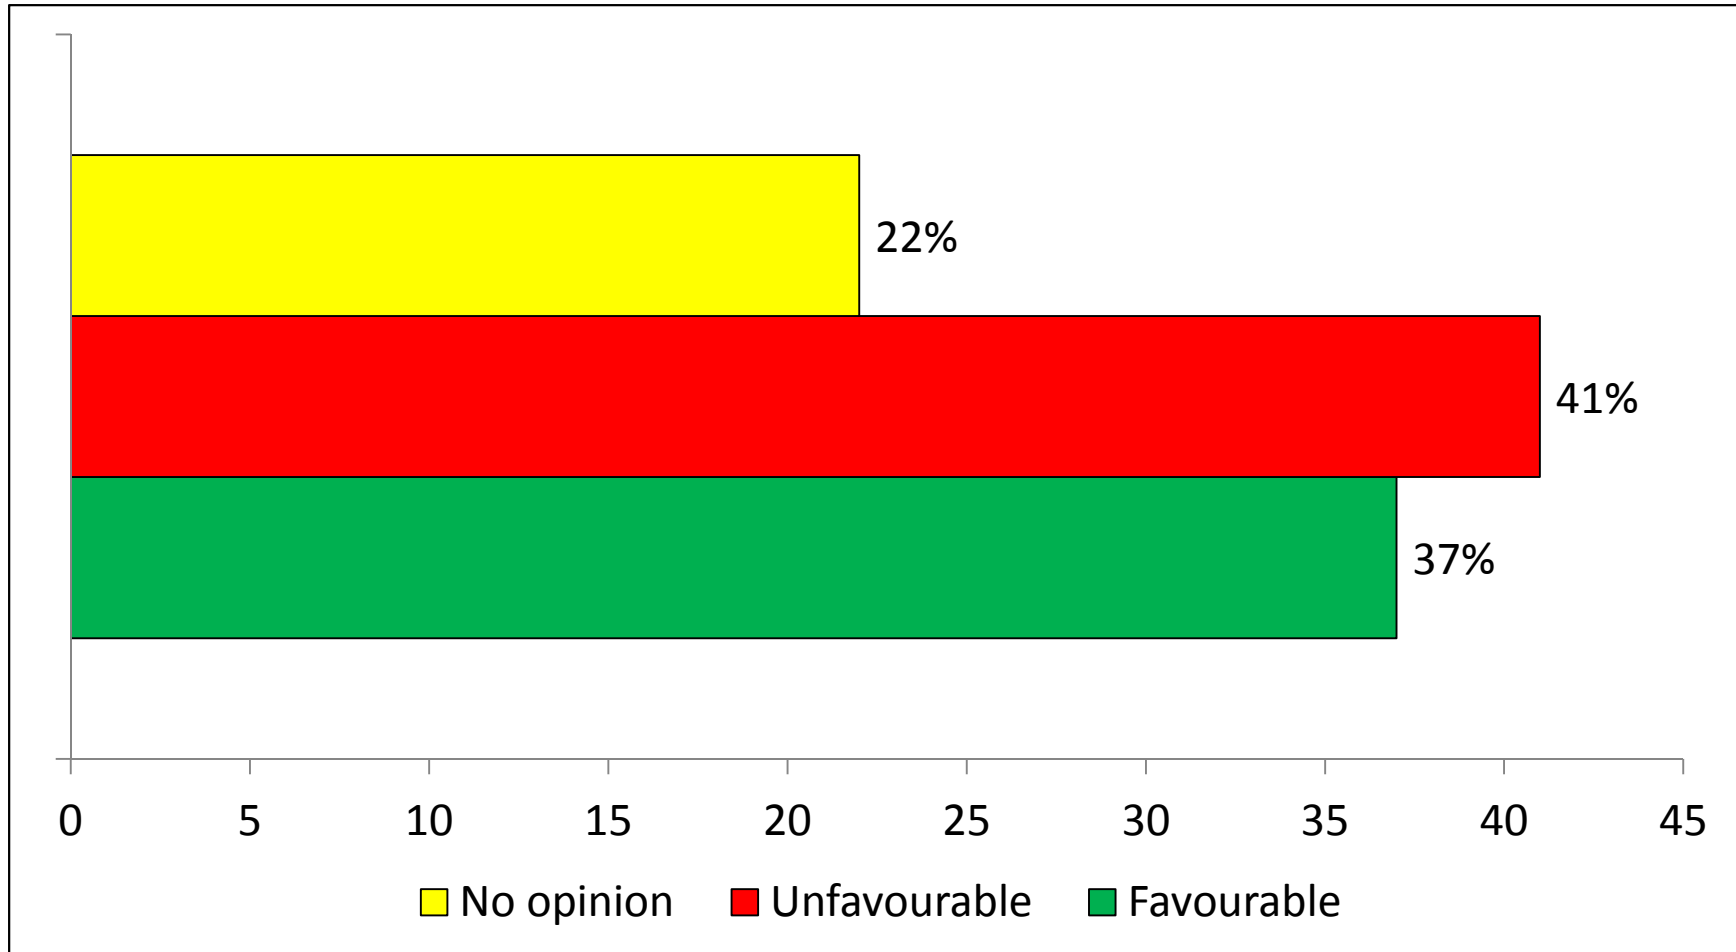

Favourability rating of the JLP

CVM/Don Anderson (MRSL)
November 2011 Poll