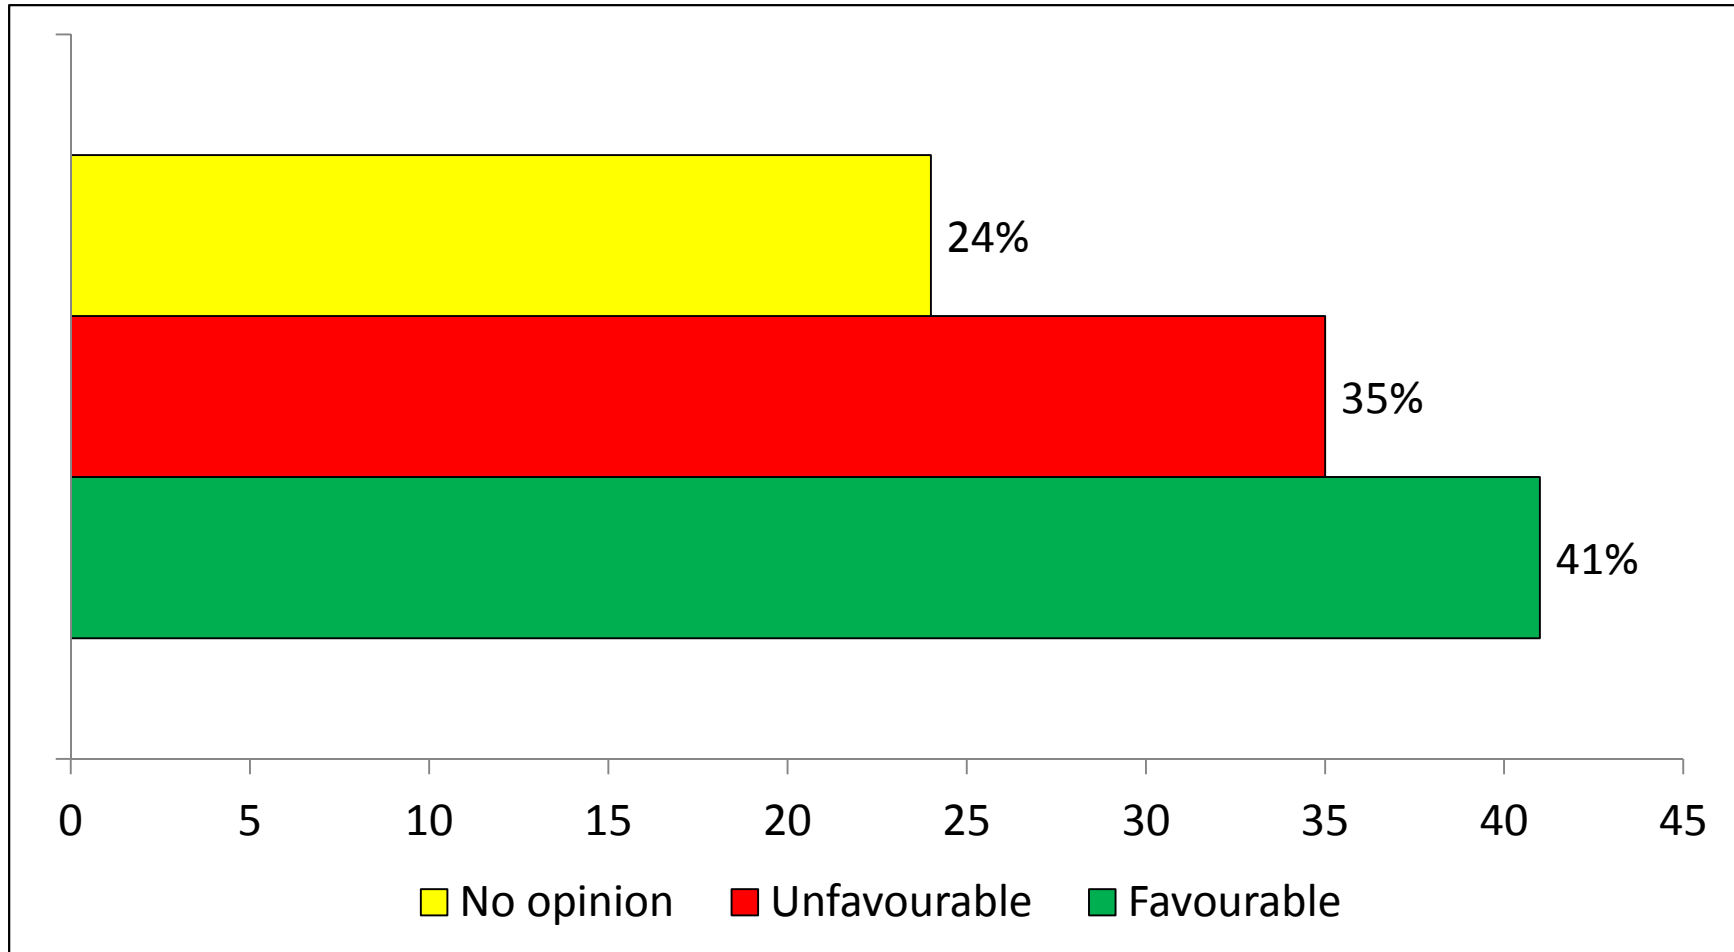

Favourability rating of the PNP

CVM/Don Anderson (MRSL)
November 2011 Poll