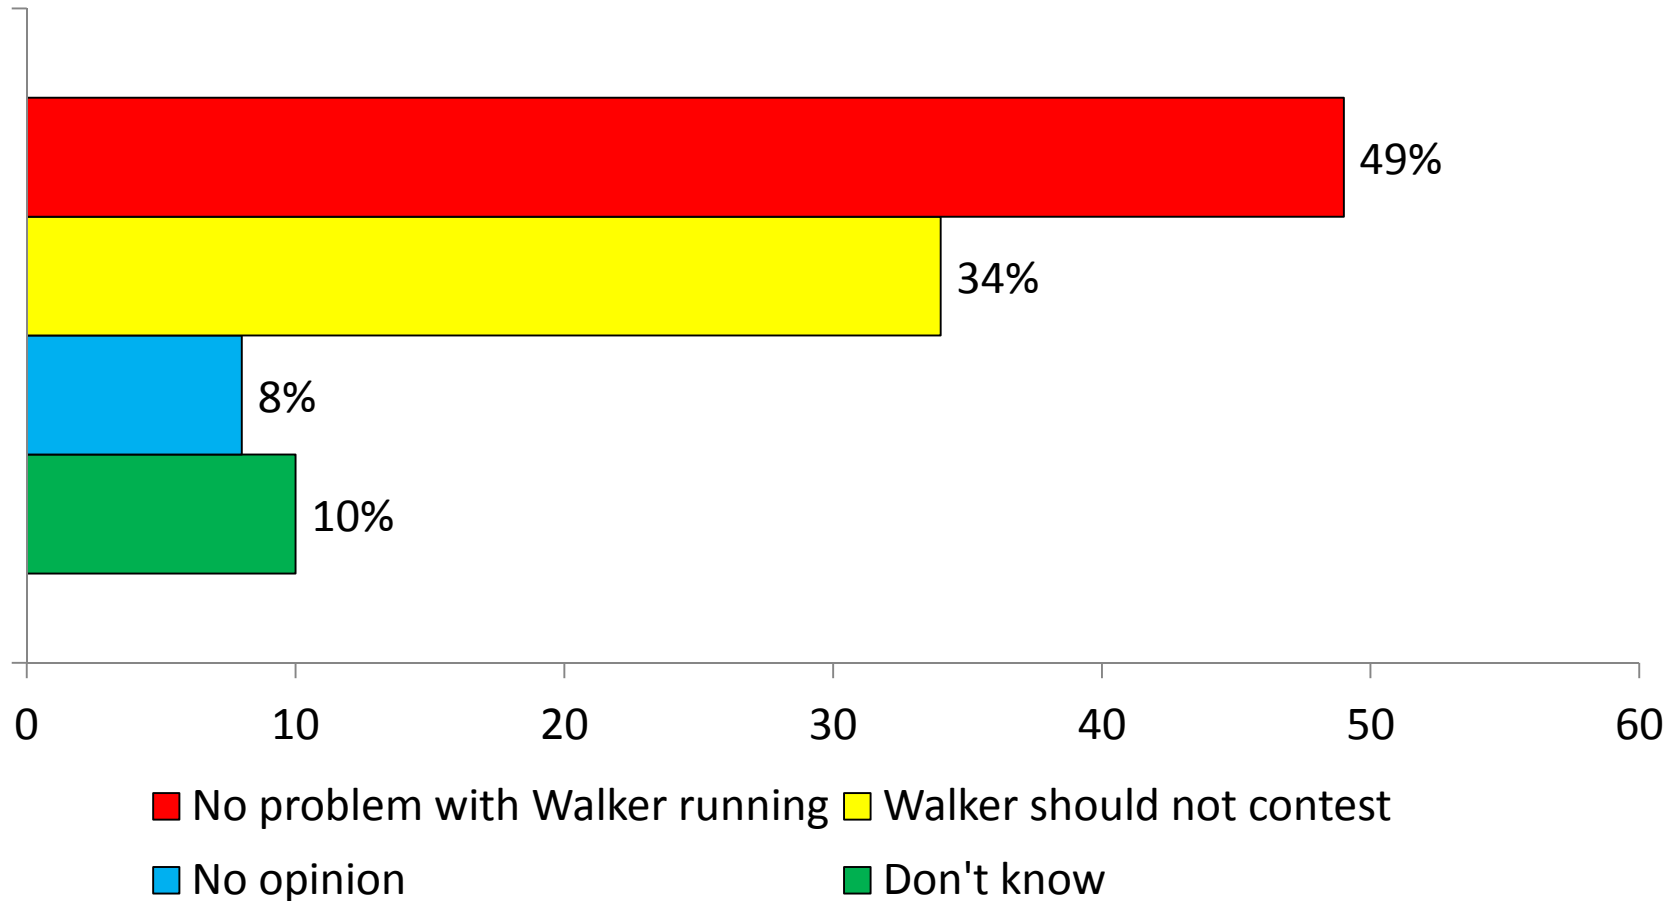

View on whether Danville Walker should contest National Elections

CVM/Don Anderson (MRSL)
November 2011 Poll