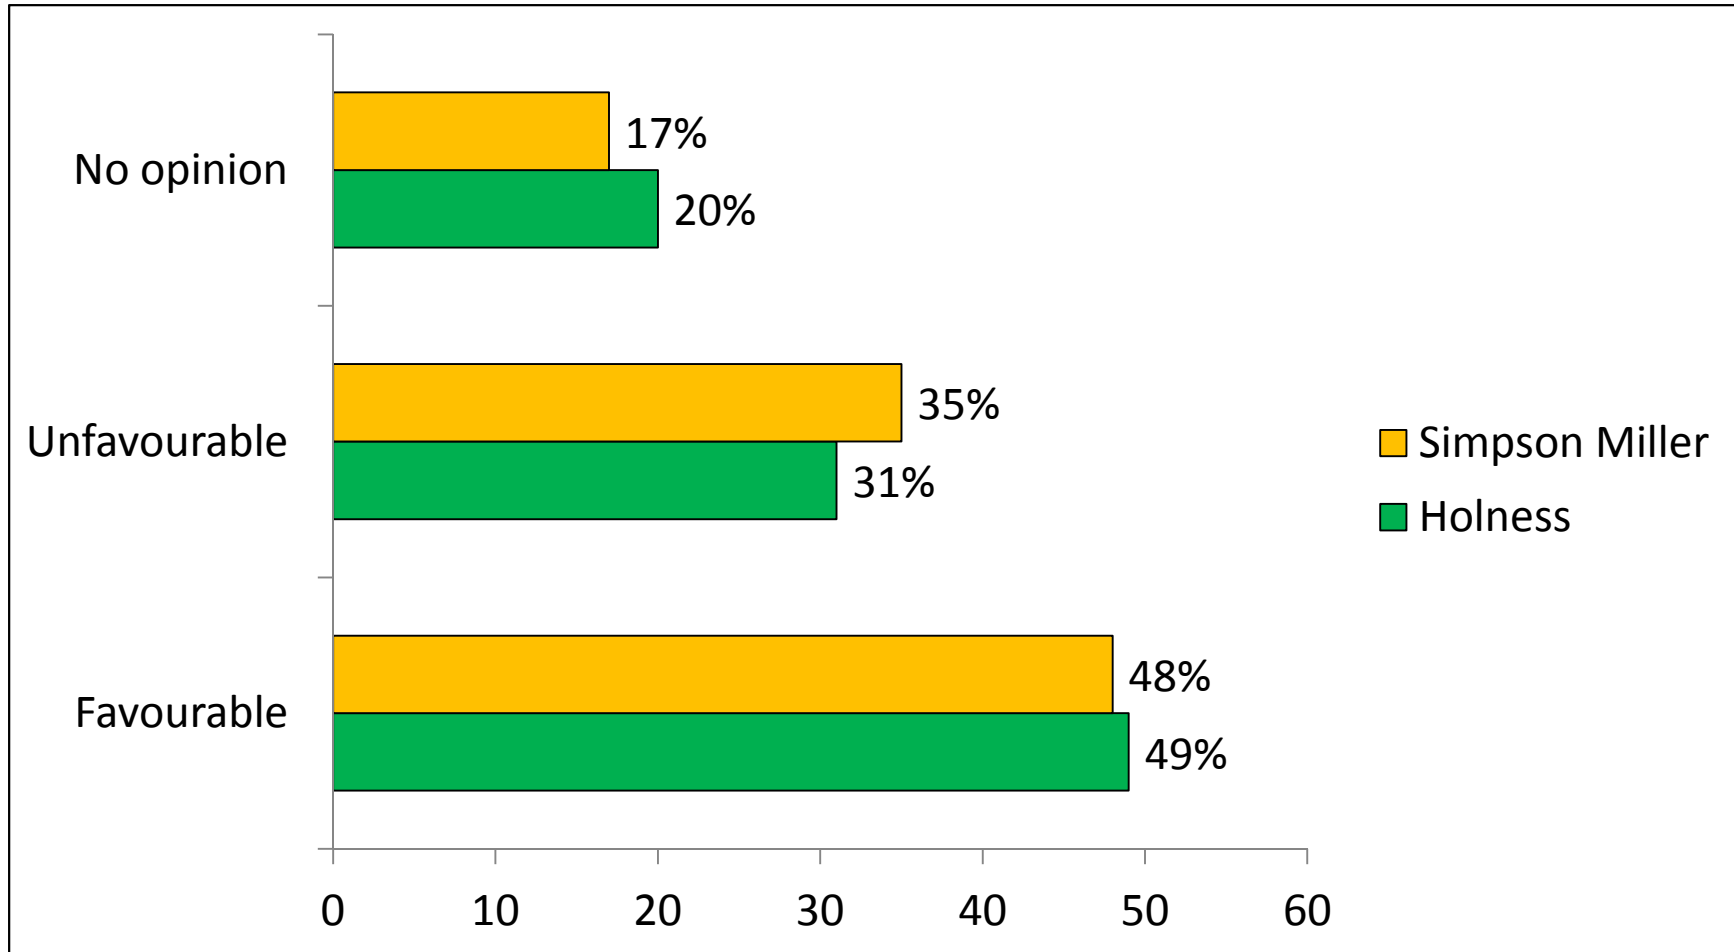

Favourability rating of the **LEADERS** of the **PARTIES**

CVM/Don Anderson (MRSL)
November 2011 Poll